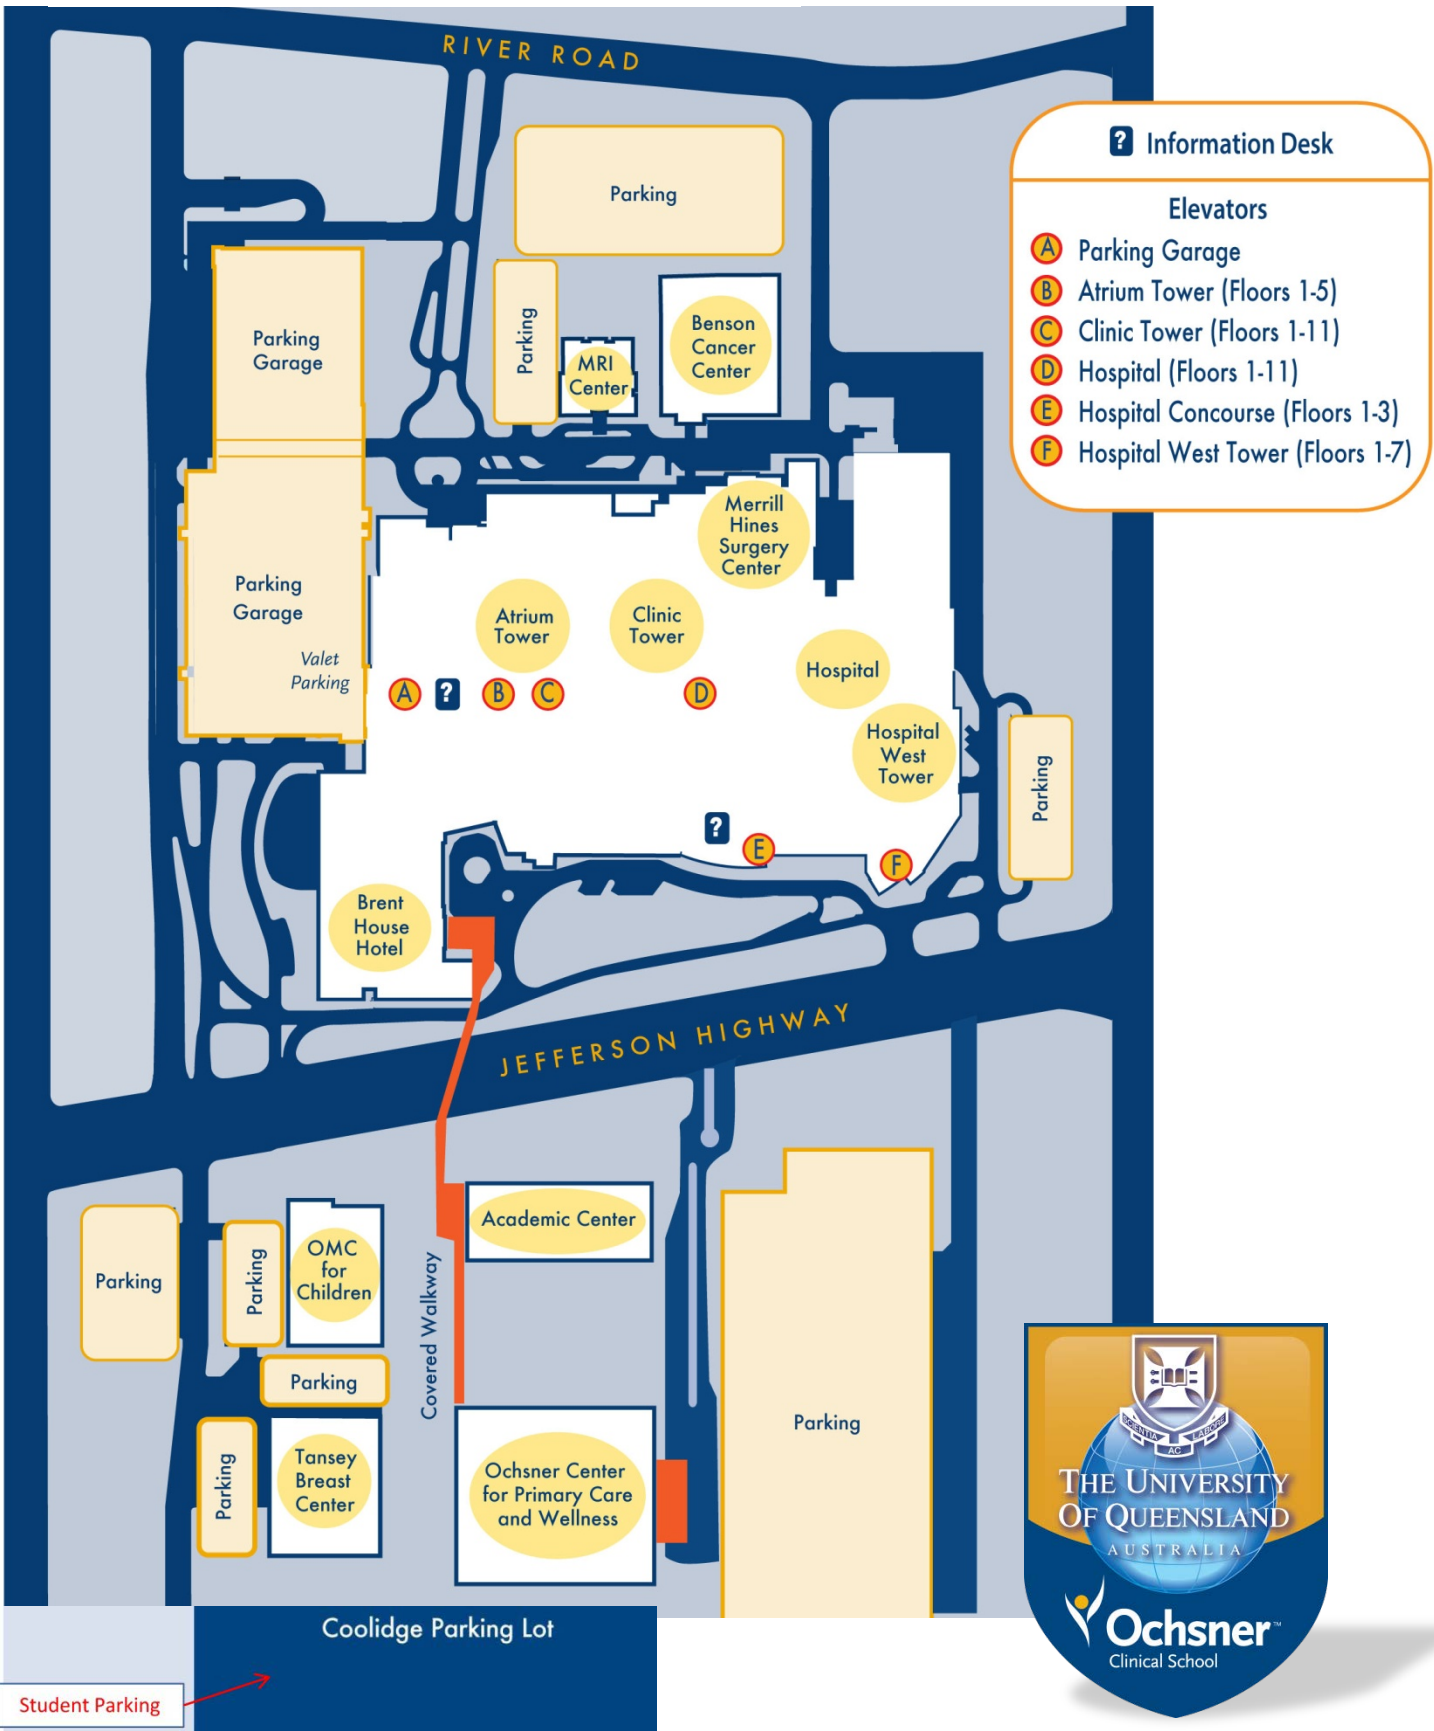

# JEFFERSON HIGHWAY MAIN CAMPUS

JEFFERSON HIGHWAY

NORTH CAMPUS

Elevated Walkway

ACADEMIC CENTER 1ST FLOOR

GME Publishing Services UGME/UG

GME Recept. Administrative Offices UGME Recept.

Conf. Room OMSA Lockers

Student Activity

Med. IL

Stairs

Classroom

Classroom

Parking Garage

Construction